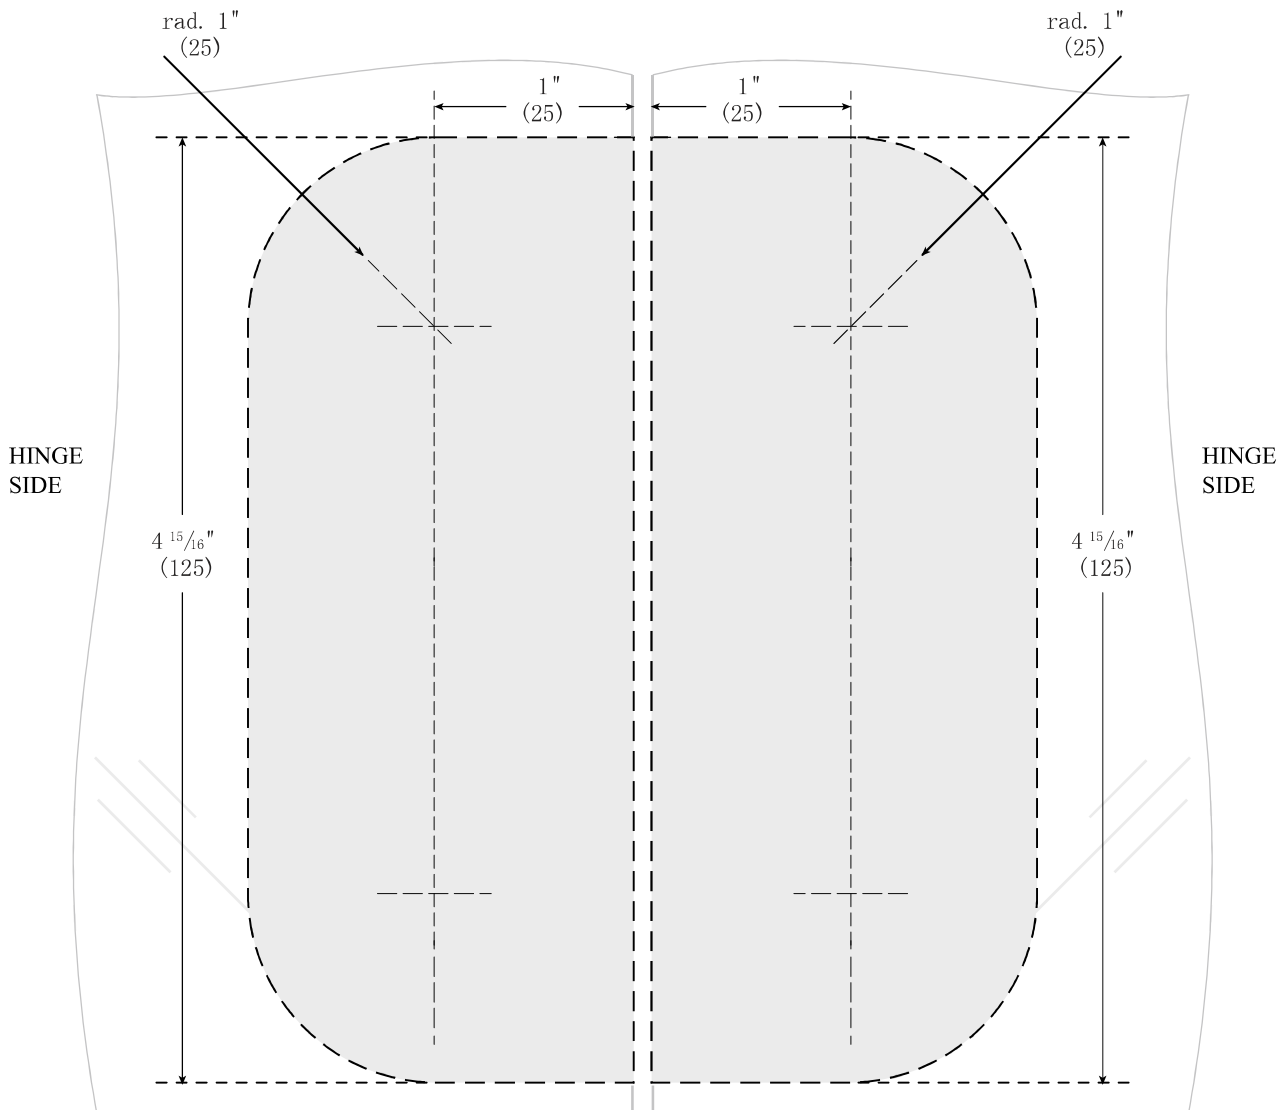

CPH400L & CPH400K & CPH400LH & CPH400KH Vertical Patch Lock & Lock Keeper

CPH400L

CPH400K

CPH400LH

CPH400KH

Glass cutting-out